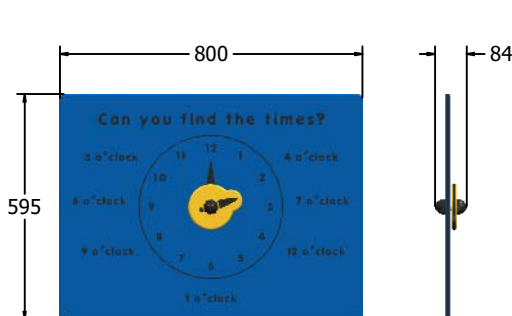

Product Information

FICANU - Can You Find The Times? Play Panel

BS EN 1176 - Designed to British & European Standards

MATERIALS

Panels - Two Colour  High Density Polyethylene (HDPE)

SUPPLY METHOD

Panel - Pre-assembled singular panel

FEATURES

 **INCLUSIVE** - Activities positioned at easily accessible height

 **ROTATE** - Clock hands spinner disc

DIMENSIONS

FICANU6
FICANU6-AL-WP

Standard Panel
Panel with Alu Posts

FICANU3
FICANU3-AL-WP

Standard Panel
Panel with Alu Posts

TECHNICAL

Age Range: 2+ Years
Largest Part: FICANU6 - 595 x 800 x 84mm
Total Weight: FICANU6 - 7.5kg
Surfacing: N/A

Age Range: 2+ Years
Largest Part: FICANU3 - 800 x 1200 x 84mm
Total Weight: FICANU3 - 14.5kg
Surfacing: N/A