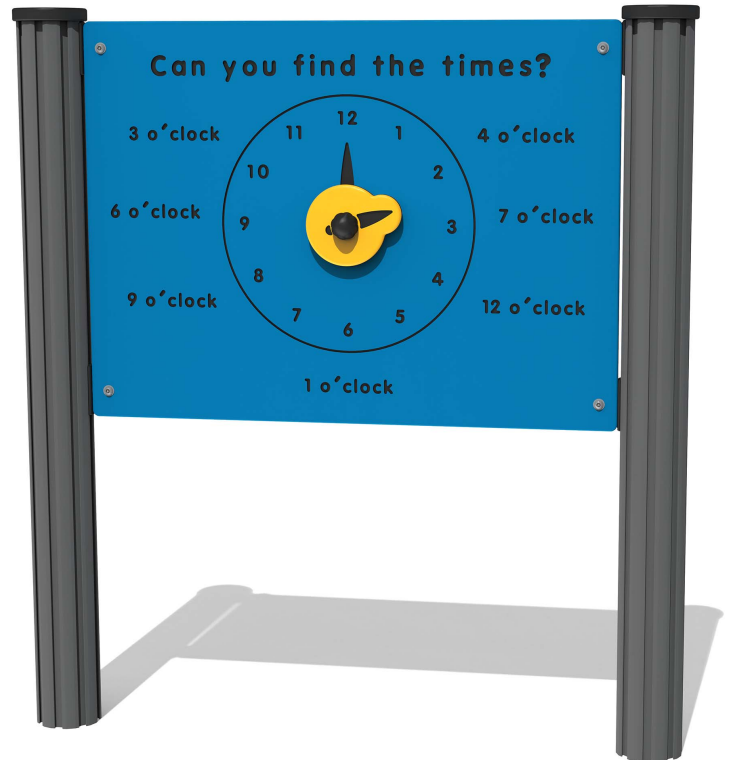

Product Information

FICANU - Can You Find The Times? Play Panel

BS EN 1176 - Designed to British & European Standards

MATERIALS

Panels - Two Colour  High Density Polyethylene (HDPE)

SUPPLY METHOD

Panel - Pre-assembled singular panel

FEATURES

 **INCLUSIVE** - Activities positioned at easily accessible height

 **ROTATE** - Clock hands spinner disc

DIMENSIONS

FICANU6
FICANU6-AL-WP

Standard Panel
Panel with Alu Posts

FICANU3
FICANU3-AL-WP

Standard Panel
Panel with Alu Posts

TECHNICAL

Age Range: 2+ Years
Largest Part: FICANU6 - 595 x 800 x 84mm
Total Weight: FICANU6 - 7.5kg
Surfacing: N/A

Age Range: 2+ Years
Largest Part: FICANU3 - 800 x 1200 x 84mm
Total Weight: FICANU3 - 14.5kg
Surfacing: N/A