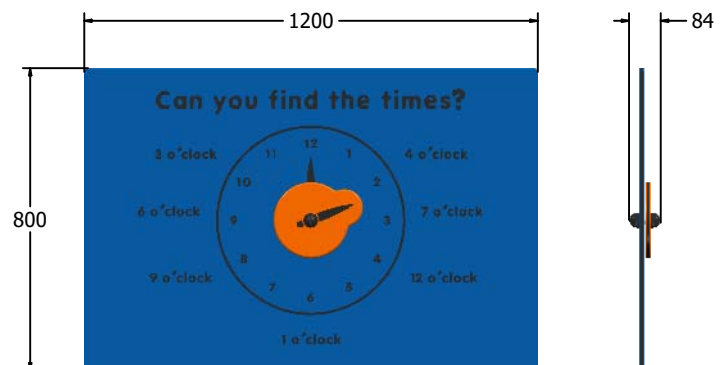

FEATURES

 **INCLUSIVE** - Activities positioned at easily accessible height

 **ROTATE** - Clock hands spinner disc

DIMENSIONS

FICANU6
FICANU6-AL-WP

Standard Panel
Panel with Alu Posts

FICANU3
FICANU3-AL-WP

Standard Panel
Panel with Alu Posts

TECHNICAL

Age Range: 2+ Years
Largest Part: FICANU6 - 595 x 800 x 84mm
Total Weight: FICANU6 - 7.5kg
Surfacing: N/A

Age Range: 2+ Years
Largest Part: FICANU3 - 800 x 1200 x 84mm
Total Weight: FICANU3 - 14.5kg
Surfacing: N/A