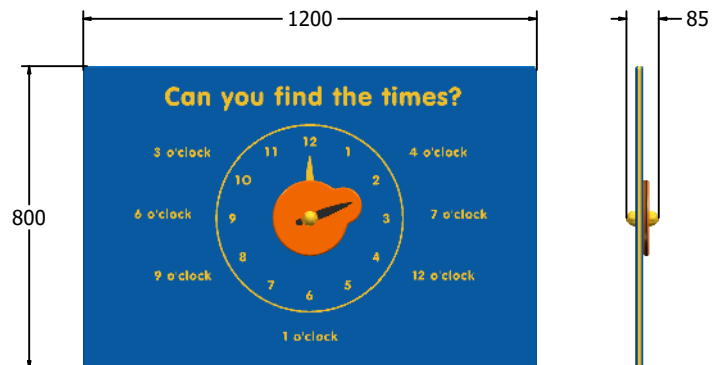

FICANU3

TECHNICAL

Age Range: 2+ Years
Largest Part: FICANU6 - 595 x 800 x 85mm
Total Weight: FICANU6 - 9kg
Surfacing: N/A

Age Range: 2+ Years
Largest Part: FICANU3 - 800 x 1200 x 85mm
Total Weight: FICANU3 - 18kg
Surfacing: N/A

IMPORTANT: you must specify the colour option you require at the time of order if it is different from the colour listed/shown above, requirements are subject to availability at the time of order