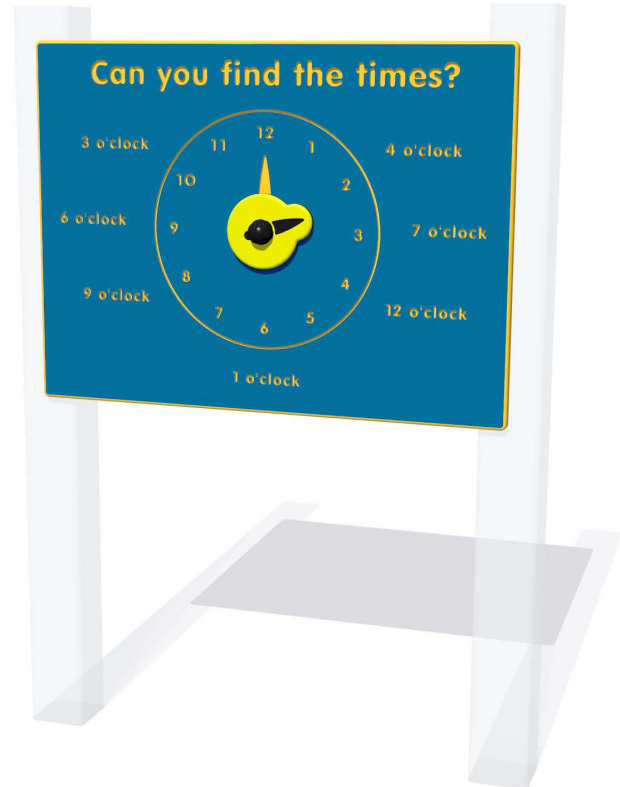

Product Information

FICANU - Can You Find The Times? Play Panel

BS EN 1176 - Designed to British & European Standards

MATERIALS

Panels - High Density Polyethylene (HDPE)

SUPPLY METHOD

Panel - Pre-assembled singular panel