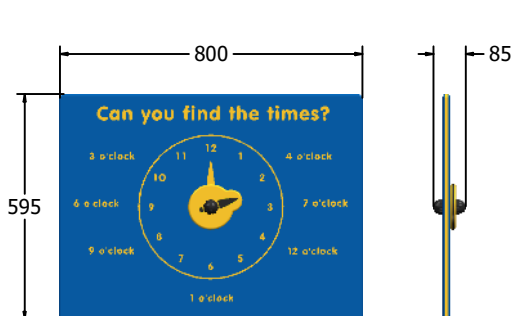

DIMENSIONS

FICANU6