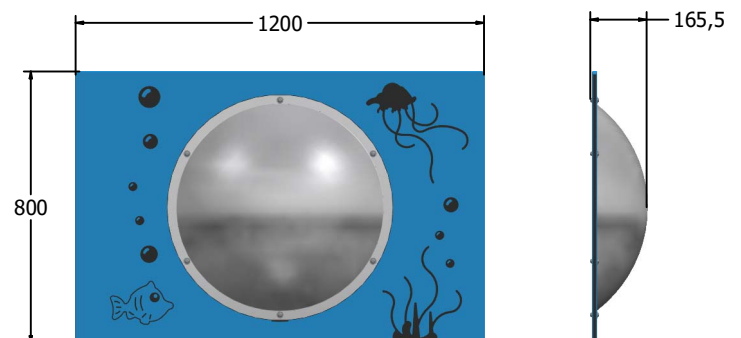

SUPPLY METHOD

Panel - Pre-assembled singular panel

FEATURES

INCLUSIVE - Mirror positioned at accessible height

MIRROR - Reflective Dome option

WINDOW - See-through Clear Dome option

Panel available with mirrored dome or clear dome with cut-out

DIMENSIONS

FIBUBBLE6(M or C)
FIBUBBLE6(M or C) -AL-WP

Standard Panel
Panel with Alu Posts

FIBUBBLE3(M or C)
FIBUBBLE3(M or C) -AL-WP

Standard Panel
Panel with Alu Posts

M = Mirrored Dome

C = Clear Dome with Cut-out

TECHNICAL

Age Range: 2+ Years
Largest Part: FIBUBBLE6M - 595 x 800 x 94.5mm
Total Weight: FIBUBBLE6M - 7kg
Surfacing: N/A

Age Range: 2+ Years
Largest Part: FIBUBBLE6C - 595 x 800 x 98mm
Total Weight: FIBUBBLE6C - 6.2kg
Surfacing: N/A

Age Range: 2+ Years
Largest Part: FIBUBBLE3M - 800 x 1200 x 165.5mm
Total Weight: FIBUBBLE3M - 15kg
Surfacing: N/A

Age Range: 2+ Years
Largest Part: FIBUBBLE3C - 800 x 1200 x 173mm
Total Weight: FIBUBBLE3C - 11kg
Surfacing: N/A