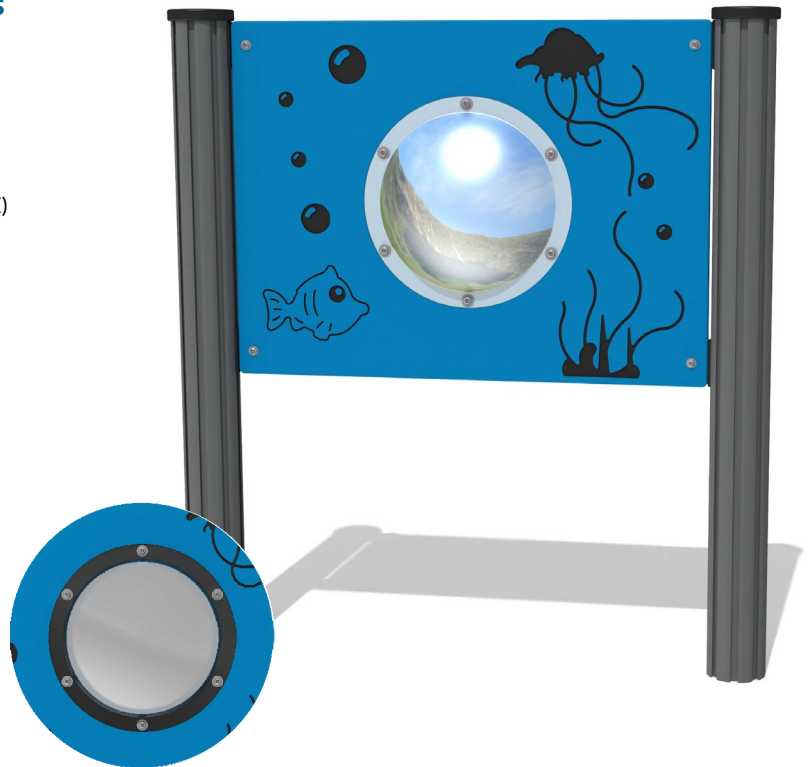

Product Information

FIBUBBLE - Underwater Scene Play Panels

BS EN 1176 - Designed to British & European Standards

MATERIALS

Panels - Two Colour  High Density Polyethylene (HDPE)
Dome - Shatterproof Polycarbonate

SUPPLY METHOD

Panel - Pre-assembled singular panel

FEATURES

INCLUSIVE - Mirror positioned at accessible height

MIRROR - Reflective Dome option

WINDOW - See-through Clear Dome option

Panel available with mirrored dome or clear dome with cut-out

DIMENSIONS

FIBUBBLE6(M or C)
FIBUBBLE6(M or C) -AL-WP

Standard Panel
Panel with Alu Posts

FIBUBBLE3(M or C)
FIBUBBLE3(M or C) -AL-WP

Standard Panel
Panel with Alu Posts

M = Mirrored Dome

C = Clear Dome with Cut-out

TECHNICAL

Age Range: 2+ Years
Largest Part: FIBUBBLE6M - 595 x 800 x 94.5mm
Total Weight: FIBUBBLE6M - 7kg
Surfacing: N/A

Age Range: 2+ Years
Largest Part: FIBUBBLE6C - 595 x 800 x 98mm
Total Weight: FIBUBBLE6C - 6.2kg
Surfacing: N/A