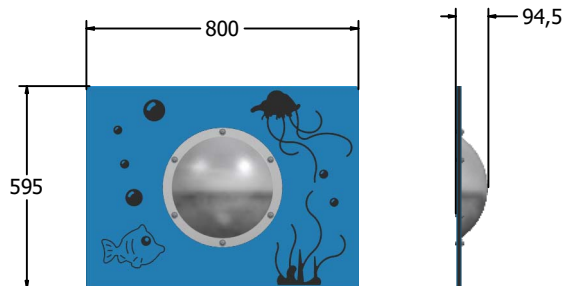

SUPPLY METHOD

Panel - Pre-assembled singular panel

FEATURES

INCLUSIVE - Mirror positioned at accessible height

MIRROR - Reflective Dome option

WINDOW - See-through Clear Dome option

Panel available with mirrored dome or clear dome with cut-out

DIMENSIONS

FIBUBBLE6(M or C)
FIBUBBLE6(M or C) -AL-WP

Standard Panel
Panel with Alu Posts

FIBUBBLE3(M or C)
FIBUBBLE3(M or C) -AL-WP

Standard Panel
Panel with Alu Posts

M = Mirrored Dome

C = Clear Dome with Cut-out

TECHNICAL

Age Range: 2+ Years
Largest Part: FIBUBBLE6M - 595 x 800 x 94.5mm
Total Weight: FIBUBBLE6M - 7kg
Surfacing: N/A

Age Range: 2+ Years
Largest Part: FIBUBBLE6C - 595 x 800 x 98mm
Total Weight: FIBUBBLE6C - 6.2kg
Surfacing: N/A

Age Range: 2+ Years
Largest Part: FIBUBBLE3M - 800 x 1200 x 165.5mm
Total Weight: FIBUBBLE3M - 15kg
Surfacing: N/A

Age Range: 2+ Years
Largest Part: FIBUBBLE3C - 800 x 1200 x 173mm
Total Weight: FIBUBBLE3C - 11kg
Surfacing: N/A