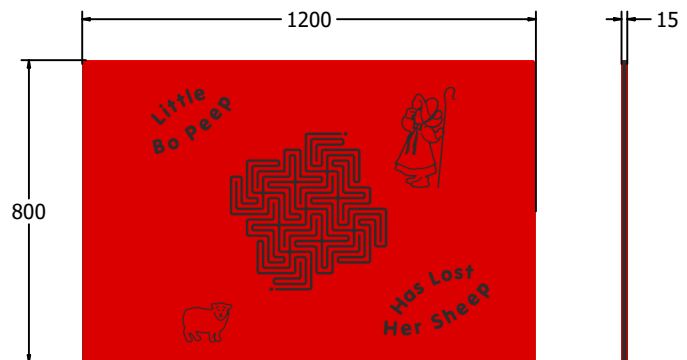

FIBOPEEP3
FIBOPEEP3 Standard Panel
FIBOPEEP3-AL-WP Panel with Alu Posts

TECHNICAL

Age Range: 2+ Years
Largest Part: FIBOPEEP6 - 595 x 800 x 15mm
Total Weight: FIBOPEEP6 - 7kg
Surfacing: N/A

Age Range: 2+ Years
Largest Part: FIBOPEEP3 - 800 x 1200 x 15mm
Total Weight: FIBOPEEP3 - 13.5kg
Surfacing: N/A

IMPORTANT: you must specify the colour option you require at the time of order if it is different from the colour listed/shown above, requirements are subject to availability at the time of order