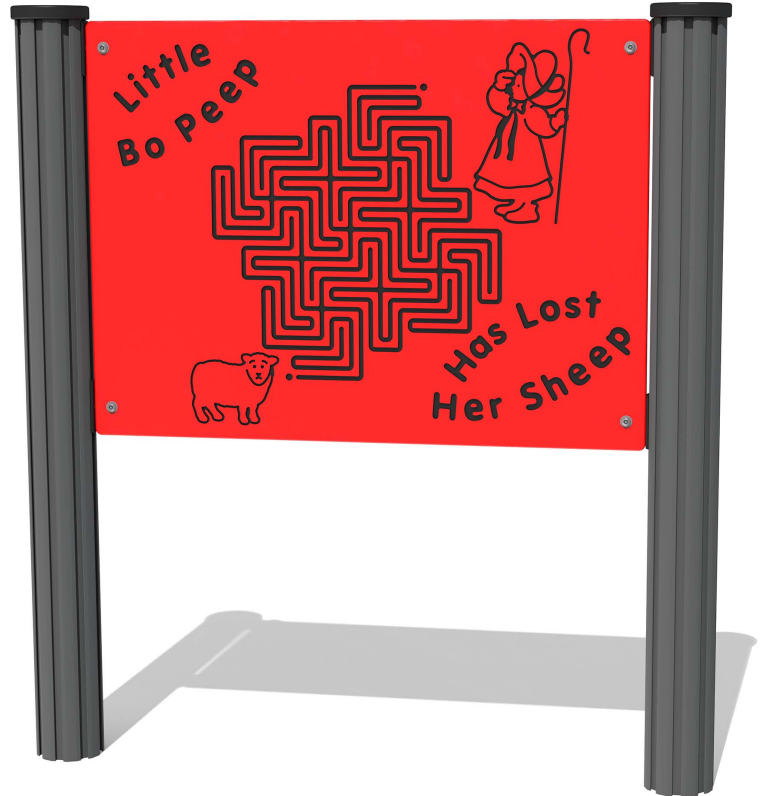

## FIBOPEEP - Bo Peep Maze Play Panel

BS EN 1176 - Designed to British & European Standards

### MATERIALS

Panel - Two Colour  High Density Polyethylene (HDPE)

### SUPPLY METHOD

Panel - Singular panel

### FEATURES

 **INCLUSIVE** - Activity positioned at accessible height

 **TOUCH** - Finger trace maze