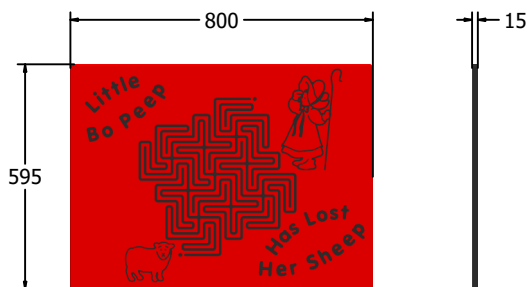

DIMENSIONS

FIBOPEEP6
FIBOPEEP6 Standard Panel
FIBOPEEP6-AL-WP Panel with Alu Posts