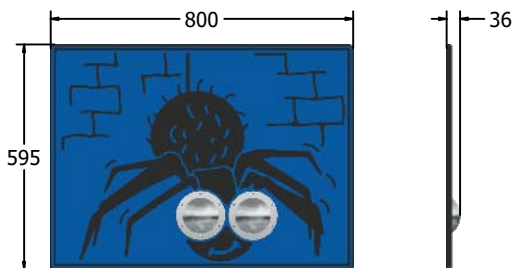

Product Information

FIBESPIDER - Bug Eyes Spider Play Panel

BS EN 1176 - Designed to British & European Standards

MATERIALS

Panel - Two Colour High Density Polyethylene (HDPE)

Domes - Shatterproof Polycarbonate

SUPPLY METHOD

Panel - Pre-assembled singular panel

DIMENSIONS

FIBESPIDER6

FIBESPIDER3

TECHNICAL

Age Range: 2+ Years
 Largest Part: FIBESPIDER6 - 595 x 800 x 36mm
 Total Weight: FIBESPIDER6 - 6.5kg
 Surfacing: N/A

Age Range: 2+ Years
 Largest Part: FIBESPIDER3 - 800 x 1200 x 36mm
 Total Weight: FIBESPIDER3 - 13kg
 Surfacing: N/A

IMPORTANT: you must specify the colour option you require at the time of order if it is different from the colour listed/shown above, requirements are subject to availability at the time of order