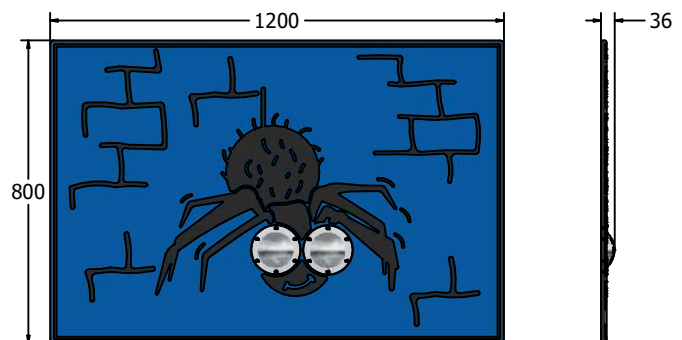

Product Information

FIBESPIDER - Bug Eyes Spider Play Panel

BS EN 1176 - Designed to British & European Standards

MATERIALS

Panel - Two Colour High Density Polyethylene (HDPE)

Domes - Shatterproof Polycarbonate

SUPPLY METHOD

Panel - Pre-assembled singular panel

DIMENSIONS

FIBESPIDER6

FIBESPIDER3

TECHNICAL

Age Range: 2+ Years
 Largest Part: FIBESPIDER6 - 595 x 800 x 36mm
 Total Weight: FIBESPIDER6 - 6.5kg
 Surfacing: N/A

Age Range: 2+ Years
 Largest Part: FIBESPIDER3 - 800 x 1200 x 36mm
 Total Weight: FIBESPIDER3 - 13kg
 Surfacing: N/A

IMPORTANT: you must specify the colour option you require at the time of order if it is different from the colour listed/shown above, requirements are subject to availability at the time of order