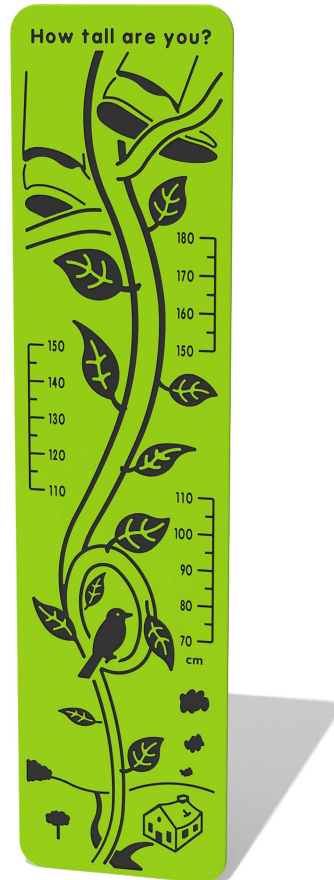

Product Information

FIBEAN15 - How Tall Are You Beanstalk

BS EN 1176 - Designed to British & European Standards

MATERIALS

Panel - Two Colour  High Density Polyethylene (HDPE)

SUPPLY METHOD

Panel - Singular panel

FEATURES

 **MEASURE** - Measure how tall you are

DIMENSIONS

FIBEAN15

TECHNICAL

Age Range: 2+ Years
 Largest Part: FIBEAN15 - 600 x 2400 x 15mm
 Total Weight: FIBEAN15 - 20kg
 Surfacing: N/A

IMPORTANT: you must specify the colour option you require at the time of order if it is different from the colour listed/shown above, requirements are subject to availability at the time of order