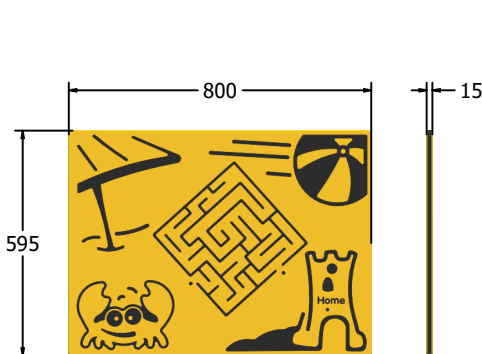

DIMENSIONS

FIBEACH6 Standard Panel
FIBEACH6-AL-WP Panel with Alu Posts