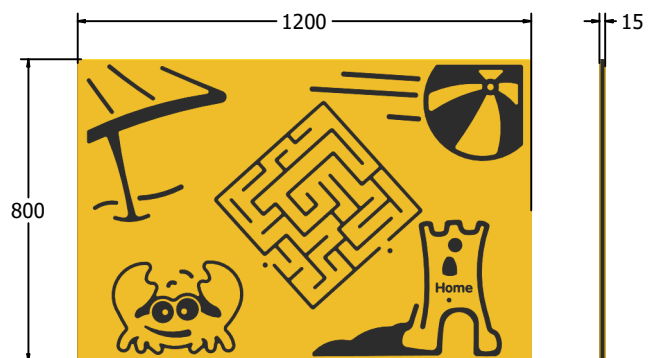

FIBEACH3 Standard Panel
FIBEACH3-AL-WP Panel with Alu Posts

TECHNICAL

Age Range: 2+ Years
Largest Part: FIBEACH6 - 595 x 800 x 15mm
Total Weight: FIBEACH6 - 6.5kg
Surfacing: N/A

Age Range: 2+ Years
Largest Part: FIBEACH3 - 800 x 1200 x 15mm
Total Weight: FIBEACH3 - 13.5kg
Surfacing: N/A

IMPORTANT: you must specify the colour option you require at the time of order if it is different from the colour listed/shown above, requirements are subject to availability at the time of order