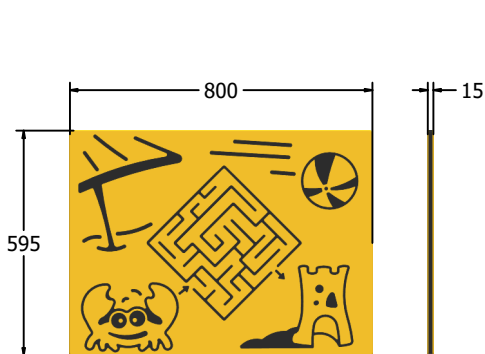

Product Information

FIBEACH - Beach Maze Play Panel

BS EN 1176 - Designed to British & European Standards

MATERIALS

Panel - Two Colour  High Density Polyethylene (HDPE)

SUPPLY METHOD

Panel - Singular panel

FEATURES

 **INCLUSIVE** - Activity positioned at accessible height

 **TOUCH** - Tactile finger maze

DIMENSIONS

FIBEACH6 Standard Panel
FIBEACH6 -AL-WP Panel with Alu Posts

FIBEACH3 Standard Panel
FIBEACH3 -AL-WP Panel with Alu Posts

TECHNICAL

Age Range: 2+ Years
Largest Part: FIBEACH6 - 595 x 800 x 15mm
Total Weight: FIBEACH6 - 6.5kg
Surfacing: N/A

Age Range: 2+ Years
Largest Part: FIBEACH3 - 800 x 1200 x 15mm
Total Weight: FIBEACH3 - 13.5kg
Surfacing: N/A