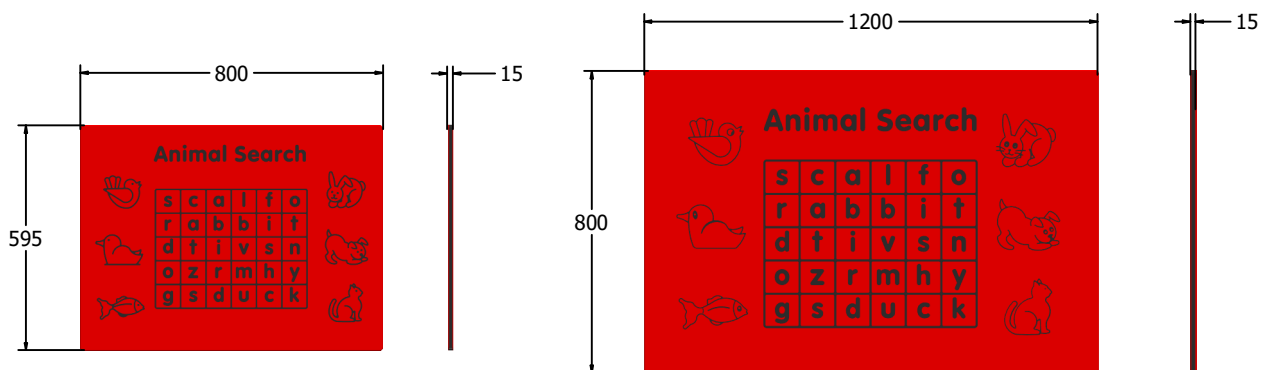

Product Information

FIANIMAL - Animal Search Play Panel

BS EN 1176 - Designed to British & European Standards

MATERIALS

Panel - Two Colour  High Density Polyethylene (HDPE)

SUPPLY METHOD

Panel - Singular panel

FEATURES

 **INCLUSIVE** - Activity positioned at accessible height

 **LETTERS** - Find the hidden words

DIMENSIONS

FIANIMAL6
FIANIMAL6-AL-WP Standard Panel
Panel with Alu Posts

FIANIMAL3
FIANIMAL3-AL-WP Standard Panel
Panel with Alu Posts

TECHNICAL

Age Range: 2+ Years
Largest Part: FIANIMAL6 - 595 x 800 x 15mm
Total Weight: FIANIMAL6 - 6.6kg
Surfacing: N/A

Age Range: 2+ Years
Largest Part: FIANIMAL3 - 800 x 1200 x 15mm
Total Weight: FIANIMAL3 - 13.4kg
Surfacing: N/A