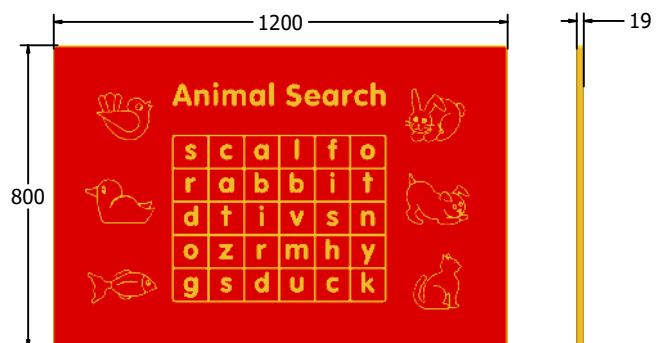

### SUPPLY METHOD

Panel - Singular panel

### DIMENSIONS

FIANIMAL6

FIANIMAL3

### TECHNICAL

Age Range: 2+ Years  
 Largest Part: FIANIMAL6 - 595 x 800 x 19mm  
 Total Weight: FIANIMAL6 - 6kg  
 Surfacing: N/A

Age Range: 2+ Years  
 Largest Part: FIANIMAL3 - 800 x 1200 x 19mm  
 Total Weight: FIANIMAL3 - 12kg  
 Surfacing: N/A