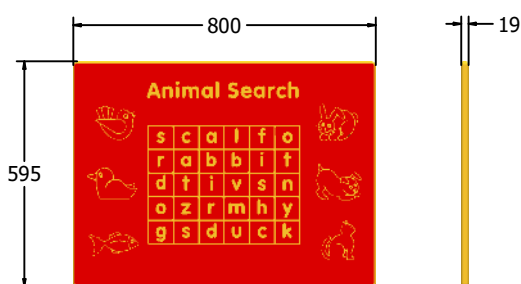

DIMENSIONS

FIANIMAL6