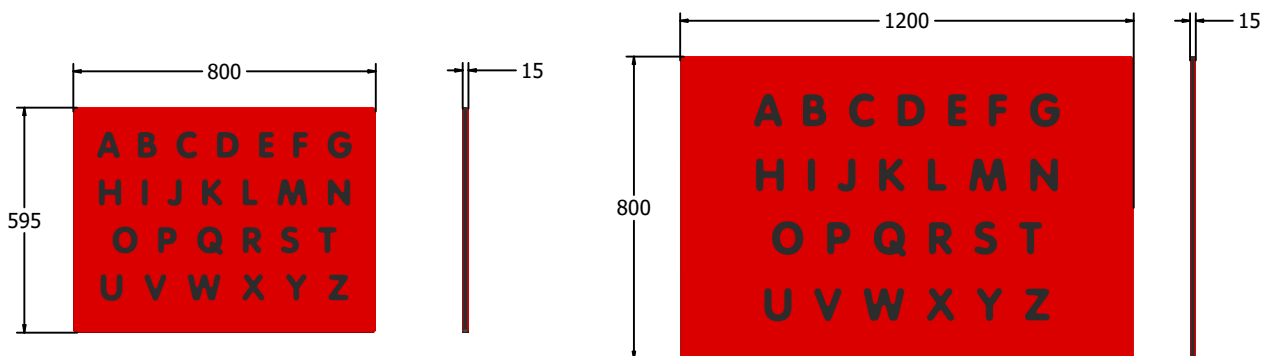

Product Information

FIALPHU - Alphabet Upper Case Play Panel

BS EN 1176 - Designed to British & European Standards

MATERIALS

Panel - Two Colour  High Density Polyethylene (HDPE)

SUPPLY METHOD

Panel - Singular panel

FEATURES

 **INCLUSIVE** - Activities positioned at easily accessible height

 **TACTILE** - Engraved alphabet

DIMENSIONS

FIALPH6U Standard Panel
FIALPH6U-AL-WP Panel with Alu Posts

FIALPH3U Standard Panel
FIALPH3U-AL-WP Panel with Alu Posts

TECHNICAL

Age Range: 2+ Years
Largest Part: FIALPH6U - 595 x 800 x 15mm
Total Weight: FIALPH6U - 7kg
Surfacing: N/A

Age Range: 2+ Years
Largest Part: FIALPH3U - 800 x 1200 x 15mm
Total Weight: FIALPH3U - 14kg
Surfacing: N/A