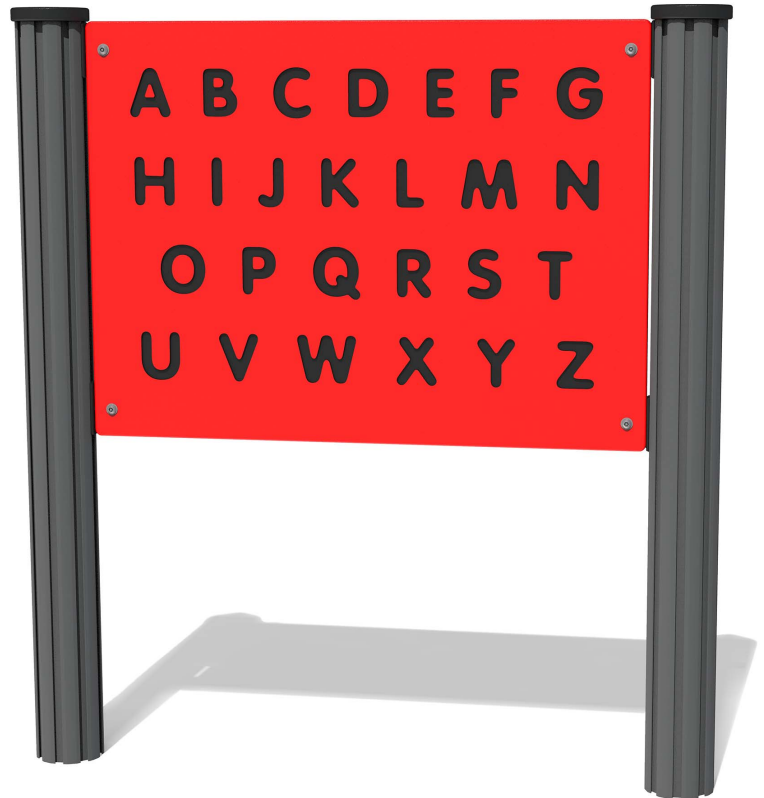

Product Information

FIALPHU - Alphabet Upper Case Play Panel

BS EN 1176 - Designed to British & European Standards

MATERIALS

Panel - Two Colour  High Density Polyethylene (HDPE)

SUPPLY METHOD

Panel - Singular panel

FEATURES

 **INCLUSIVE** - Activities positioned at easily accessible height

 **TACTILE** - Engraved alphabet

DIMENSIONS

FIALPH6U Standard Panel
FIALPH6U-AL-WP Panel with Alu Posts

FIALPH3U Standard Panel
FIALPH3U-AL-WP Panel with Alu Posts

TECHNICAL

Age Range: 2+ Years
Largest Part: FIALPH6U - 595 x 800 x 15mm
Total Weight: FIALPH6U - 7kg
Surfacing: N/A

Age Range: 2+ Years
Largest Part: FIALPH3U - 800 x 1200 x 15mm
Total Weight: FIALPH3U - 14kg
Surfacing: N/A