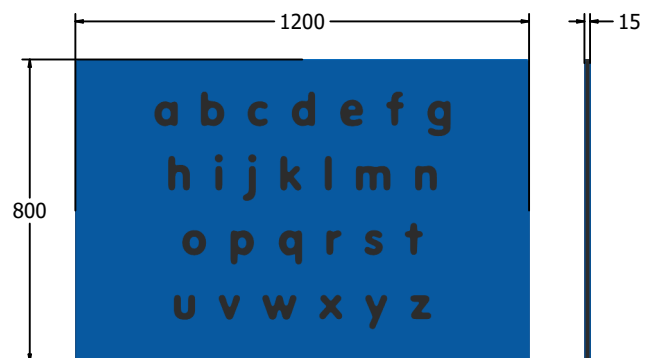

FEATURES

 **TOUCH** - Tactile design

 **LETTERS** - Alphabet letters

 **INCLUSIVE** - Activity positioned at accessible height

DIMENSIONS

FIALPH6L Standard Panel
FIALPH6L-AL-WP Panel with Alu Posts

FIALPH3L Standard Panel
FIALPH3L-AL-WP Panel with Alu Posts

TECHNICAL

Age Range: 2+ Years
Largest Part: FIALPH6L - 595 x 800 x 15mm
Total Weight: FIALPH6L - 7kg
Surfacing: N/A

Age Range: 2+ Years
Largest Part: FIALPH3L - 800 x 1200 x 15mm
Total Weight: FIALPH3L - 14kg
Surfacing: N/A