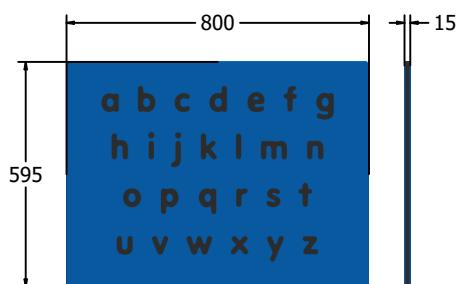

FEATURES

 **TOUCH** - Tactile design

 **LETTERS** - Alphabet letters

 **INCLUSIVE** - Activity positioned at accessible height

DIMENSIONS

FIALPH6L Standard Panel
FIALPH6L-AL-WP Panel with Alu Posts

FIALPH3L Standard Panel
FIALPH3L-AL-WP Panel with Alu Posts

TECHNICAL

Age Range: 2+ Years
Largest Part: FIALPH6L - 595 x 800 x 15mm
Total Weight: FIALPH6L - 7kg
Surfacing: N/A

Age Range: 2+ Years
Largest Part: FIALPH3L - 800 x 1200 x 15mm
Total Weight: FIALPH3L - 14kg
Surfacing: N/A