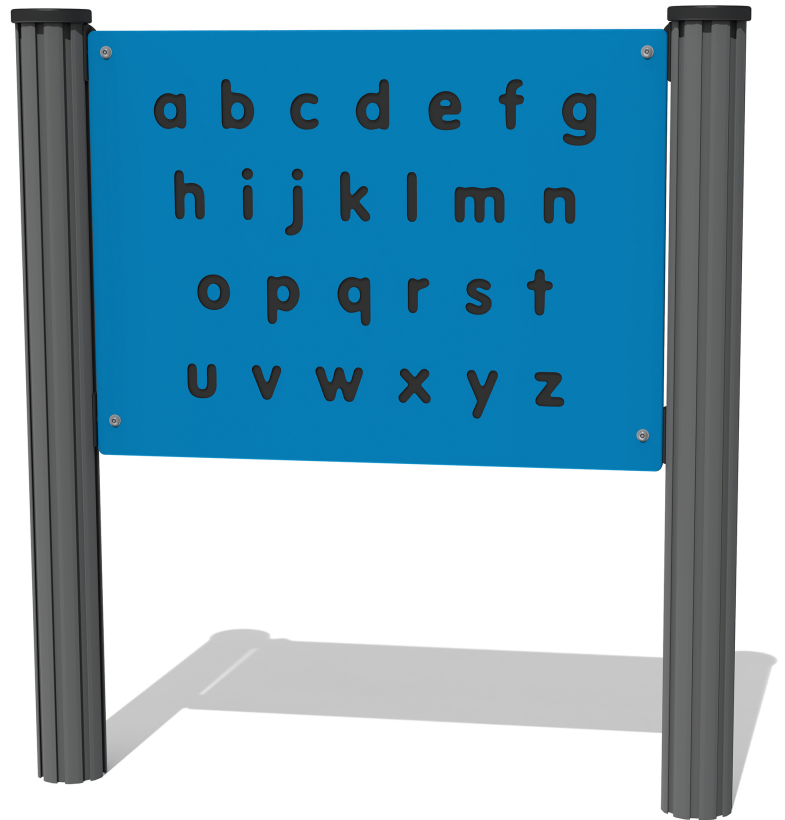

Product Information

FIALPHL - Alphabet Lower Case Play Panel

BS EN 1176 - Designed to British & European Standards

MATERIALS

Panel - Two Colour  High Density Polyethylene (HDPE)

SUPPLY METHOD

Panel - Singular panel

FEATURES

 **TOUCH** - Tactile design

 **LETTERS** - Alphabet letters

 **INCLUSIVE** - Activity positioned at accessible height

DIMENSIONS

FIALPH6L Standard Panel
FIALPH6L-AL-WP Panel with Alu Posts

FIALPH3L Standard Panel
FIALPH3L-AL-WP Panel with Alu Posts

TECHNICAL

Age Range: 2+ Years
Largest Part: FIALPH6L - 595 x 800 x 15mm
Total Weight: FIALPH6L - 7kg
Surfacing: N/A

Age Range: 2+ Years
Largest Part: FIALPH3L - 800 x 1200 x 15mm
Total Weight: FIALPH3L - 14kg
Surfacing: N/A