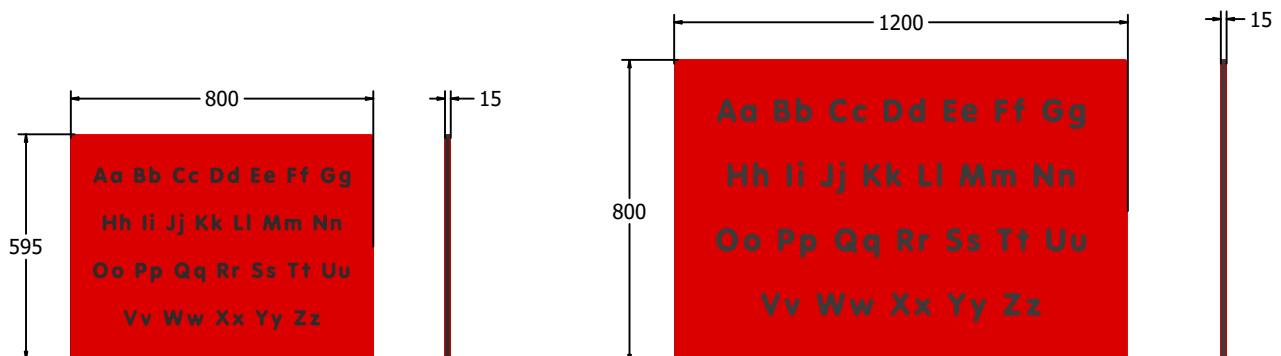

### SUPPLY METHOD

Panel - Singular panel

### FEATURES

**INCLUSIVE** - Activity positioned at accessible height

**TACTILE** - Engraved alphabet

### DIMENSIONS

FIALPH6B Standard Panel  
FIALPH6B-AL-WP Panel with Alu Posts

FIALPH3B Standard Panel  
FIALPH3B-AL-WP Panel with Alu Posts

### TECHNICAL

**Age Range:** 2+ Years  
**Largest Part:** FIALPH6B - 595 x 800 x 15mm  
**Total Weight:** FIALPH6B - 7kg  
**Surfacing:** N/A

**Age Range:** 2+ Years  
**Largest Part:** FIALPH3B - 800 x 1200 x 15mm  
**Total Weight:** FIALPH3B - 14kg  
**Surfacing:** N/A