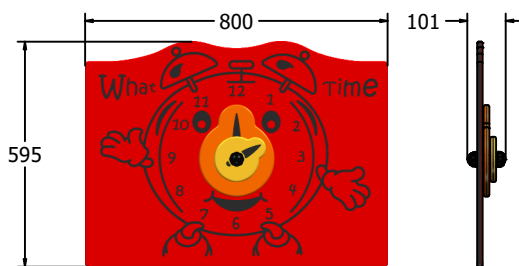

Product Information

FIALARM - What Time? Alarm Clock Play Panel

BS EN 1176 - Designed to British & European Standards

MATERIALS

Panel - Two Colour  High Density Polyethylene (HDPE)

SUPPLY METHOD

Panel - Pre-assembled singular panel

FEATURES

INCLUSIVE - Positioned at accessible height

ROTATE - Rotate disc

DIMENSIONS

FIALARM6
FIALARM6-AL-WP

Standard Panel
Panel with Alu Posts

FIALARM3
FIALARM3-AL-WP

Standard Panel
Panel with Alu Posts

TECHNICAL

Age Range: 2+ Years
Largest Part: FIALARM6 - 595 x 800 x 101mm
Total Weight: FIALARM6 - 7.5kg
Surfacing: N/A

Age Range: 2+ Years
Largest Part: FIALARM3 - 800 x 1200 x 101mm
Total Weight: FIALARM3 - 14kg
Surfacing: N/A