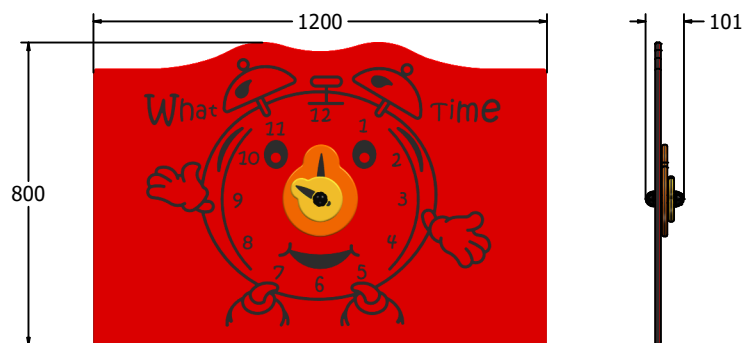

Product Information

FIALARM - What Time? Alarm Clock Play Panel

BS EN 1176 - Designed to British & European Standards

MATERIALS

Panel - Two Colour  High Density Polyethylene (HDPE)

SUPPLY METHOD

Panel - Pre-assembled singular panel

FEATURES

INCLUSIVE - Positioned at accessible height

ROTATE - Rotate disc

DIMENSIONS

FIALARM6
FIALARM6-AL-WP

Standard Panel
Panel with Alu Posts

FIALARM3
FIALARM3-AL-WP

Standard Panel
Panel with Alu Posts

TECHNICAL

Age Range: 2+ Years
Largest Part: FIALARM6 - 595 x 800 x 101mm
Total Weight: FIALARM6 - 7.5kg
Surfacing: N/A

Age Range: 2+ Years
Largest Part: FIALARM3 - 800 x 1200 x 101mm
Total Weight: FIALARM3 - 14kg
Surfacing: N/A