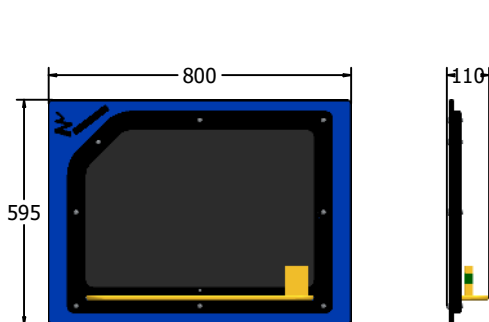

Product Information

FIACCHALKXD - Chalk Station XD Play Panel

BS EN 1176 - Designed to British & European Standards

MATERIALS

Panel - Two Colour High Density Polyethylene (HDPE)

SUPPLY METHOD

Panel - Fully assembled

Chalk - x1 pack

DIMENSIONS

FIACCHALKXD6

FIACCHALKXD3

TECHNICAL

Age Range: 2+ Years
 Largest Part: FIACCHALKXD6 - 595 x 800 x 110mm
 Total Weight: FIACCHALKXD6 - 7.5kg
 Surfacing: N/A

Age Range: 2+ Years
 Largest Part: FIACCHALKXD3 - 800 x 1200 x 110mm
 Total Weight: FIACCHALKXD3 - 11kg
 Surfacing: N/A