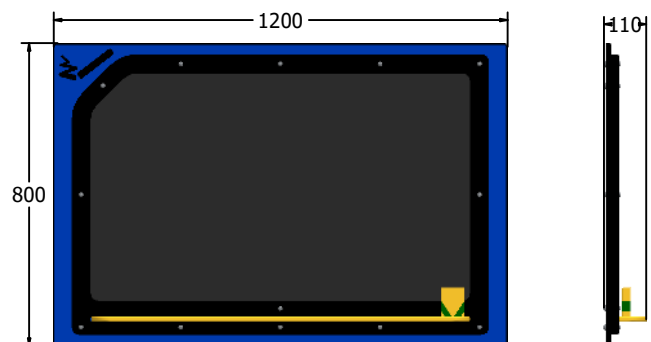

Product Information

FIACCHALKXD - Chalk Station XD Play Panel

BS EN 1176 - Designed to British & European Standards

MATERIALS

Panel - Two Colour High Density Polyethylene (HDPE)

SUPPLY METHOD

Panel - Fully assembled

Chalk - x1 pack

DIMENSIONS

FIACCHALKXD6

FIACCHALKXD3

TECHNICAL

Age Range: 2+ Years
 Largest Part: FIACCHALKXD6 - 595 x 800 x 110mm
 Total Weight: FIACCHALKXD6 - 7.5kg
 Surfacing: N/A

Age Range: 2+ Years
 Largest Part: FIACCHALKXD3 - 800 x 1200 x 110mm
 Total Weight: FIACCHALKXD3 - 11kg
 Surfacing: N/A