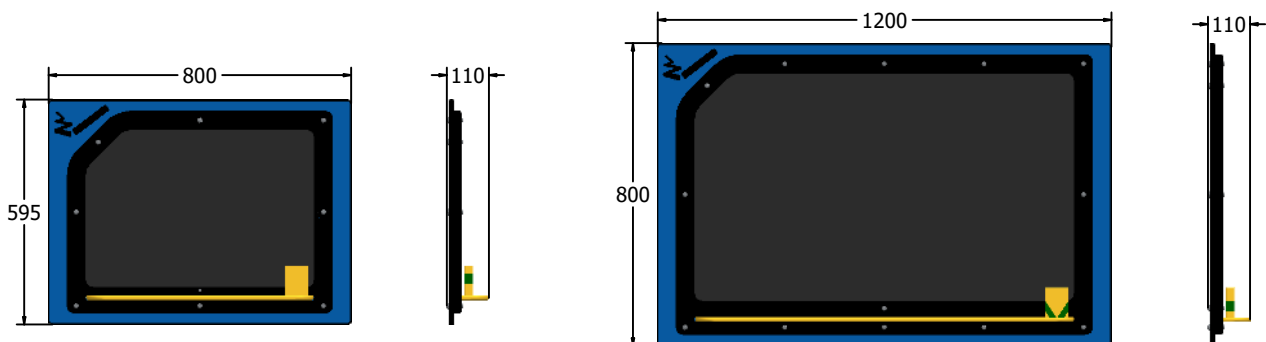

### SUPPLY METHOD

Panel - Fully assembled

Chalk - x1 pack

### DIMENSIONS

FIACCHALKXD6 Standard Panel  
 FIACCHALKXD6-AL Panel with Edge Slots for Alu Posts  
 FIACCHALKXD6-AL-WP Panel with Alu Posts

FIACCHALKXD3 Standard Panel  
 FIACCHALKXD3-AL Panel with Edge Slots for Alu Posts  
 FIACCHALKXD3-AL-WP Panel with Alu Posts

### TECHNICAL

Age Range: 2+ Years  
 Largest Part: FIACCHALKXD6 - 595 x 800 x 110mm  
 Total Weight: FIACCHALKXD6 - 7.5kg  
 Surfacing: N/A

Age Range: 2+ Years  
 Largest Part: FIACCHALKXD3 - 800 x 1200 x 110mm  
 Total Weight: FIACCHALKXD3 - 11kg  
 Surfacing: N/A