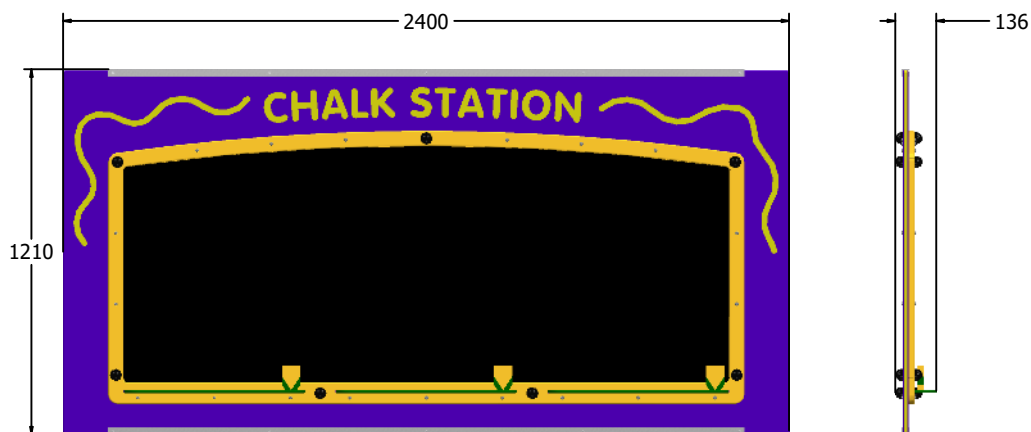

### SUPPLY METHOD

Panel - Fully assembled

Chalk - x3 Pack

### DIMENSIONS

FIACCHALK1

### TECHNICAL

Age Range: 2+ Years  
Largest Part: FIACCHALK1 - 1210 x 2400 x 136mm  
Total Weight: FIACCHALK1 - 66kg  
Surfacing: N/A

IMPORTANT: you must specify the colour option you require at the time of order if it is different from the colour listed/shown above, requirements are subject to availability at the time of order