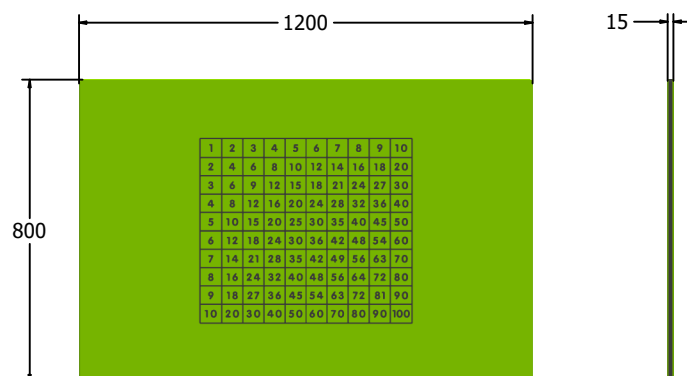

INCLUSIVE - Panel positioned at accessible height

NUMBERS - Practice multiplication skills

DIMENSIONS

FI100SQ6 Standard Panel
FI100SQ6-AL-WP Panel with Alu Posts

FI100SQ3 Standard Panel
FI100SQ3-AL-WP Panel with Alu Posts

TECHNICAL

Age Range: 2+ Years
Largest Part: FI100SQ6 - 595 x 800 x 15mm
Total Weight: FI100SQ6 - 6kg
Surfacing: N/A

Age Range: 2+ Years
Largest Part: FI100SQ3 - 800 x 1200 x 15mm
Total Weight: FI100SQ3 - 12kg
Surfacing: N/A