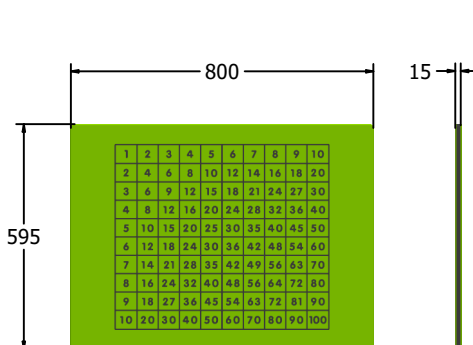

Product Information

FI100SQ - 100 Square Play Panel

BS EN 1176 - Designed to British & European Standards

MATERIALS

Panel - Two Colour  High Density Polyethylene (HDPE)

SUPPLY METHOD

Panel - Singular panel

FEATURES

INCLUSIVE - Panel positioned at accessible height

NUMBERS - Practice multiplication skills

DIMENSIONS

FI100SQ6 Standard Panel
FI100SQ6-AL-WP Panel with Alu Posts

FI100SQ3 Standard Panel
FI100SQ3-AL-WP Panel with Alu Posts

TECHNICAL

Age Range: 2+ Years
Largest Part: FI100SQ6 - 595 x 800 x 15mm
Total Weight: FI100SQ6 - 6kg
Surfacing: N/A

Age Range: 2+ Years
Largest Part: FI100SQ3 - 800 x 1200 x 15mm
Total Weight: FI100SQ3 - 12kg
Surfacing: N/A