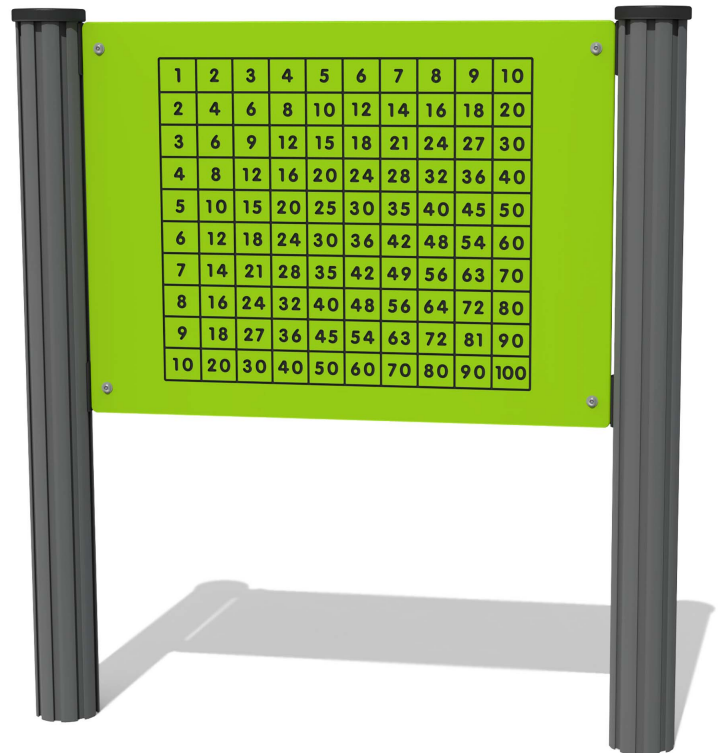

Product Information

FI100SQ - 100 Square Play Panel

BS EN 1176 - Designed to British & European Standards

MATERIALS

Panel - Two Colour  High Density Polyethylene (HDPE)

SUPPLY METHOD

Panel - Singular panel

FEATURES

INCLUSIVE - Panel positioned at accessible height

NUMBERS - Practice multiplication skills

DIMENSIONS

FI100SQ6 Standard Panel
FI100SQ6-AL-WP Panel with Alu Posts

FI100SQ3 Standard Panel
FI100SQ3-AL-WP Panel with Alu Posts

TECHNICAL

Age Range: 2+ Years
Largest Part: FI100SQ6 - 595 x 800 x 15mm
Total Weight: FI100SQ6 - 6kg
Surfacing: N/A

Age Range: 2+ Years
Largest Part: FI100SQ3 - 800 x 1200 x 15mm
Total Weight: FI100SQ3 - 12kg
Surfacing: N/A