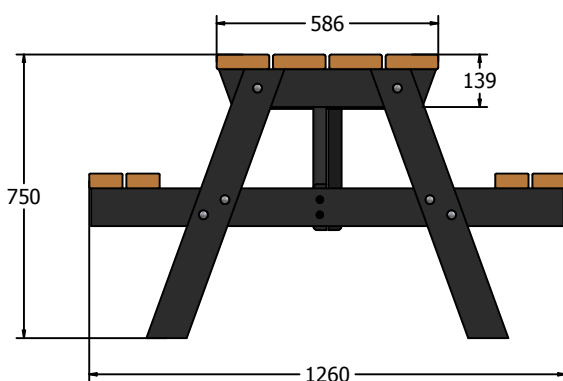

# Product Information

VEAPNTS15-B - Senior A-Frame Picnic Table 1500mm

Recycled Plastic Profiles

Recycled LumbeRock® Tabletop  
with Woodgrain Finish

Supplied Flat-Packed  
or  
Fully-Assembled (Extra Cost)

Designed to British & European  
Standard BS EN 1176

Age Range: 11+ Years  
Largest Part: Table Top Sub-assembly - 1500x586x139mm  
Heaviest Part: Table Top Sub-assembly - Approx. 32Kg  
Total Weight: Approx. 80Kg  
Surfacing : N/A