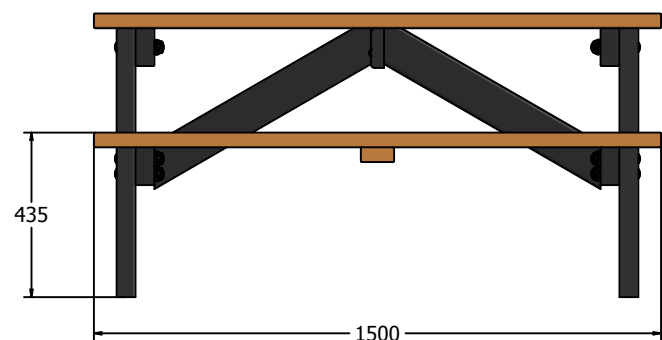

# Product Information

VEAPNTS15-B - Senior A-Frame Picnic Table 1500mm

Recycled Plastic Profiles

Recycled LumbeRock® Tabletop  
with Woodgrain Finish

Supplied Flat-Packed  
or  
Fully-Assembled (Extra Cost)

Designed to British & European  
Standard BS EN 1176

Age Range: 11+ Years  
Largest Part: Table Top Sub-assembly - 1500x586x139mm  
Heaviest Part: Table Top Sub-assembly - Approx. 32Kg  
Total Weight: Approx. 80Kg  
Surfacing : N/A