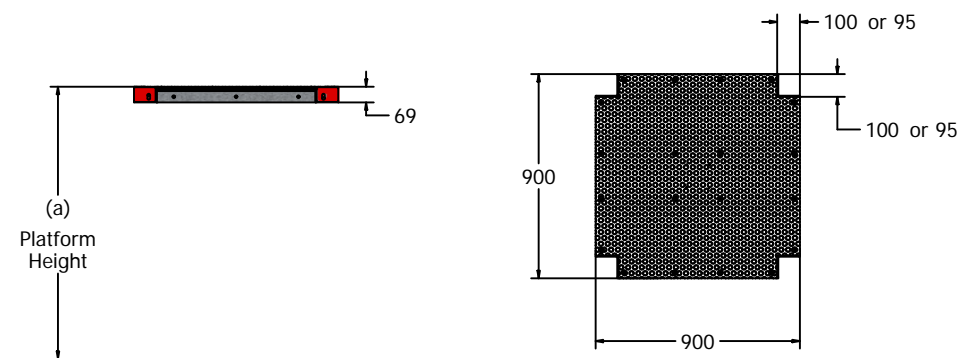

FIMPSP - Multi-Play Square Platform

Spacers provided to adapt platform to fit both 100mm and 95mm square posts

Standard Multi-Play Platform Heights

(a)
600mm
900mm
1200mm
1500mm

Alternatively use any height setting

Not Included

- 8x Fixings for platform to posts
- Posts

Age Range: 4+
 Largest Part: Platform 900 x 900 x 69mm
 Heaviest Part: Platform Approx. 27kg
 Total Weight: Approx. 27kg
 Surfacing : 1.5m from the extents of the equipment with a critical fall height in excess of (a).
 If higher than 1.5m surfacing extents will increase, consult BS EN 1176 for details

Designed to
 British & European
 Standard BS EN 1176

Material: **Design Panel** - High Density Polyethylene (HDPE) with orange peel texture finish
PolyDek - Recycled HDPE topped with an anti-slip rubber surface in a button pattern