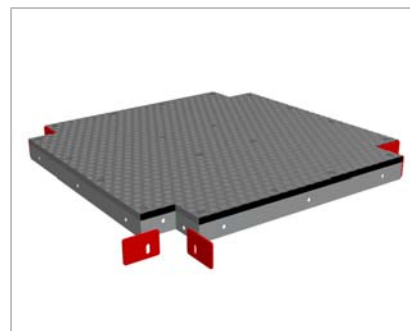

FIMPSP - Multi-Play Square Platform

Spacers provided to adapt platform to fit both 100mm and 95mm square posts

Standard Multi-Play Platform Heights

(a)
600mm
900mm
1200mm
1500mm

Alternatively use any height setting

Not Included

- 8x Fixings for platform to posts
- Posts

Age Range: 4+
 Largest Part: Platform 900 x 900 x 69mm
 Heaviest Part: Platform Approx. 27kg
 Total Weight: Approx. 27kg
 Surfacing : 1.5m from the extents of the equipment with a critical fall height in excess of (a).
 If higher than 1.5m surfacing extents will increase, consult BS EN 1176 for details

Designed to
 British & European
 Standard BS EN 1176

Material: **Design Panel** - High Density Polyethylene (HDPE) with orange peel texture finish
PolyDek - Recycled HDPE topped with an anti-slip rubber surface in a button pattern