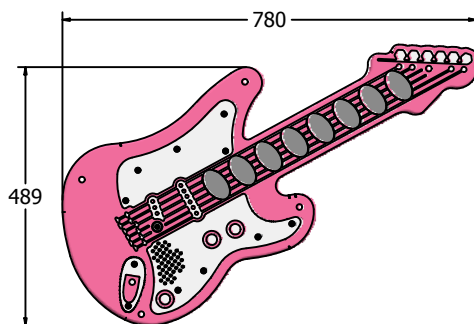

### FIPTLEADIN - Lead Guitar Insert

Insert can be easily attached to your own panel

- Supplied as insert only
- Plays 8 guitar notes
- Battery powered
- Designed to British & European Standard BS EN 1176

FIPTLEADIN

FIPTLEADIN	
Age Range:	2+ Years
Largest Part:	780x489x80
Total Weight:	5Kg

Inspection Scheduling	Inspection Frequency
Visual	Every Month
Functionality	Every Month
Comprehensive	Every 6 Months

Material: **Design Panel** - High Density Polyethylene (HDPE) with orange peel texture finish available in 12.5, 15 & 19mm

Colour Choices: **Design Panel** - Broad selection available, visit the website below for further details