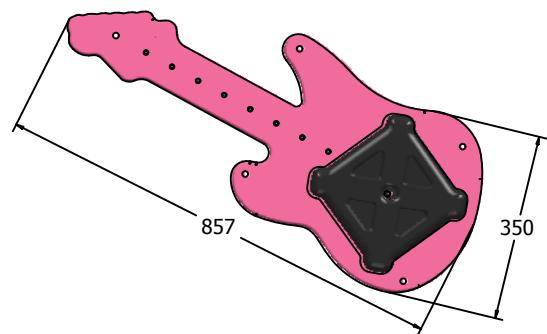

### FIPTLEADIN - Lead Guitar Insert

Insert can be easily attached to your own panel

- Supplied as insert only
- Plays 8 guitar notes
- Battery powered
- Designed to British & European Standard BS EN 1176

FIPTLEADIN

FIPTLEADIN	
Age Range:	2+ Years
Largest Part:	780x489x80
Total Weight:	5Kg

Inspection Scheduling	Inspection Frequency
Visual	Every Month
Functionality	Every Month
Comprehensive	Every 6 Months

Material: **Design Panel** - High Density Polyethylene (HDPE) with orange peel texture finish available in 12.5, 15 & 19mm

Colour Choices: **Design Panel** - Broad selection available, visit the website below for further details