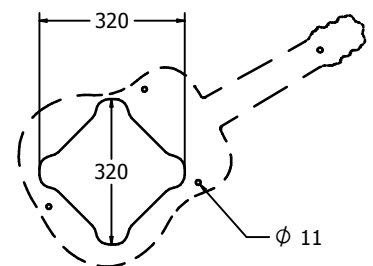

Product Information

FIPTACOUIN - PlayTronic Acoustic Guitar Insert

Fahr
Industries Ltd

Plays individual acoustic guitar notes as well as 3 different chords

Insert can be easily attached to your own panel

- Supplied as insert only
- Battery Power
- Designed to British & European Standard BS EN 1176

Host Panel Fixing Detail

CAD Template Available

Age Range: 2+ Years
Largest Part: 388 x 824 x 160
Heaviest Part: 4.5Kg
Total Weight: 4.5Kg
Surfacing : N/A

Minimum Inspection Schedule	
Inspection Type	Inspection Frequency
Visual	Every Month
Functionality	Every Month
Comprehensive	Every 6 Months