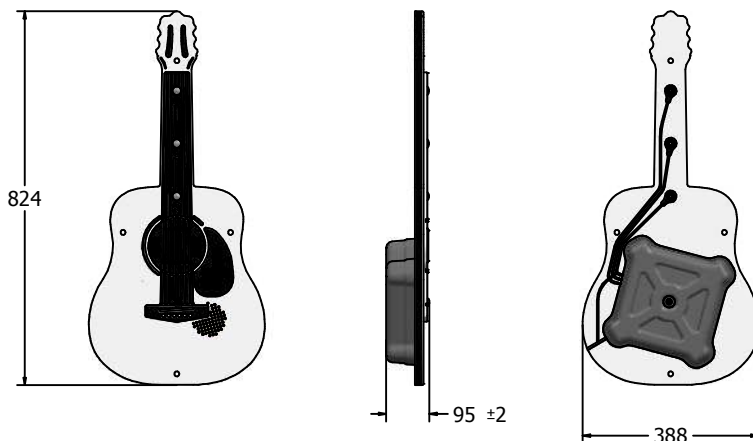

Product Information

FIPTACOUIN - PlayTronic Acoustic Guitar Insert

Fahr
Industries Ltd

Plays individual acoustic guitar notes as well as 3 different chords

Insert can be easily attached to your own panel

- Supplied as insert only
- Battery Power
- Designed to British & European Standard BS EN 1176

Host Panel Fixing Detail

CAD Template Available

Age Range: 2+ Years
Largest Part: 388 x 824 x 160
Heaviest Part: 4.5Kg
Total Weight: 4.5Kg
Surfacing : N/A

Minimum Inspection Schedule	
Inspection Type	Inspection Frequency
Visual	Every Month
Functionality	Every Month
Comprehensive	Every 6 Months

Material: **Design Panel** - Two Colour High Density Polyethylene (HDPE) with orange peel texture finish

Colour Choices: **Design Panel** - Broad selection available, visit the website below for further details