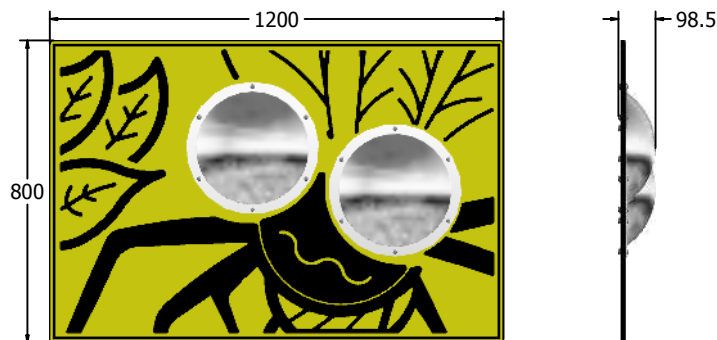

## Zoom Bug Eye - Hornet

Designed to British & European  
Standard BS EN 1176

Supplied as panel only.

FIBEZHORNET3

Domes shown in mirror, other colours available

Age Range: 2+ Years  
Largest Part: FIBEZHORNET3 - 1200x800x98.5  
Heaviest Part: FIBEZHORNET3 - 9Kg  
Total Weight: FIBEZHORNET3 - 9Kg  
Surfacing : N/A

Minimum Inspection Schedule	
Inspection Type	Inspection Frequency
Visual	Every Month
Functionality	Every Month
Comprehensive	Every 6 Months

Material: **Design Panel** - Two Colour High Density Polyethylene (HDPE) with orange peel texture finish  
**Polycarbonate Dome** - Shatter proof Polycarbonate