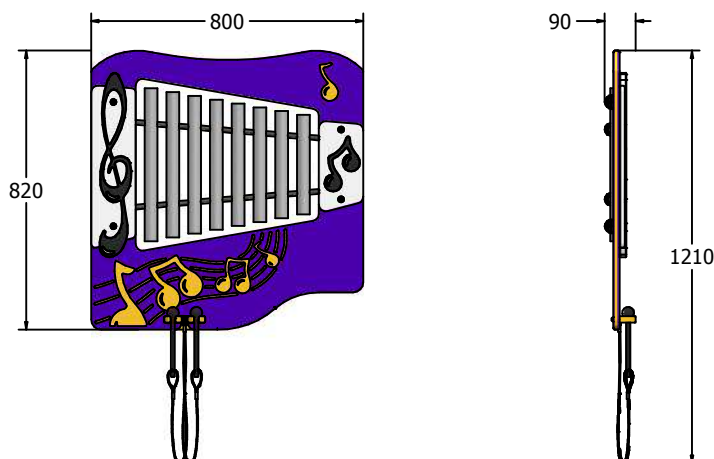

## FIMUTUBE3 - Glockenspiel Play Panel - Ally Tube

Designed to British & European  
Standard BS EN 1176

Supplied as panel only.

Age Range: 2+ Years  
Largest Part: FIMUTUBE3 - 800x820  
Heaviest Part: FIMUTUBE3 - 10.5Kg  
Total Weight: FIMUTUBE3 - 10.5Kg  
Surfacing : N/A

Minimum Inspection Schedule	
Inspection Type	Inspection Frequency
Visual	Every Month
Functionality	Every Month
Comprehensive	Every 6 Months

Material: **Design Panel** - Two Colour High Density Polyethylene (HDPE) with orange peel texture finish

Colour Choices: **Design Panel** - Broad selection available, visit the website below for further details